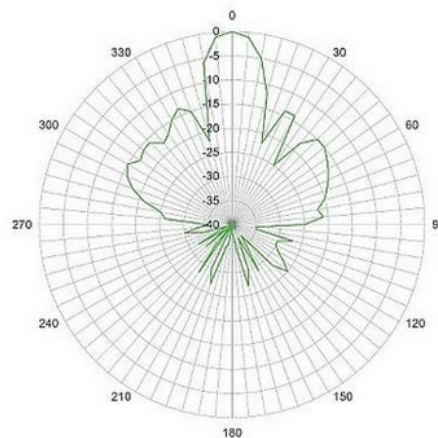

Electrical Properties

Frequency	5100 – 6000 MHz
Gain	2x19 dBi
Polarization	Dual Polarization (H&V)
Beamwidth deg horizontal	20°
Beamwidth deg vertical	20°
VSWR	< 1.7
Impedance	50 Ohm
Sidelobe suppression	> 20 dB
Front to back ratio	> 25 dB

## Properties

Technology	Microstrip
Antenna Connector	2xUFL pigtail included (MMCX optional)
Input Connector	RJ-45 waterproof ethernet connector
Outside Dimensions	385x385x80 mm
Inside Dimensions	320x320x50 mm
Weight	2.2kg
Material	UV protected
Color	Gray
Construction	All – weather operation
Mounting Kit	50.8 mm

## Antenna Patterns

### Azimuth